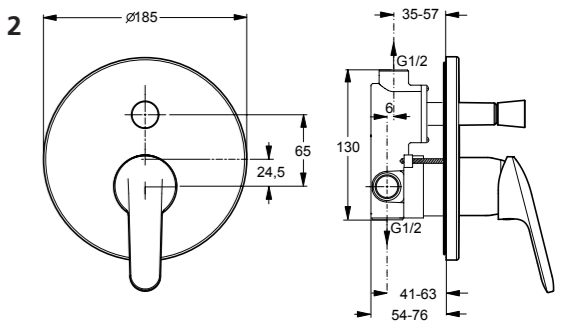

functionality

Optiset

Basin mixer
47mm click cartridge
Flexible hoses G3/8
Easy fix
Pop-up rod
Metal Pop-up waste
Water saving limiter
Hot temperature limiter
Chrome

B9787AA

Bidet mixer
47mm click cartridge
Flexible hoses G3/8
Easy fix
Pop-up rod
Metal Pop-up waste
Water saving limiter
Hot temperature limiter
Chrome

B9788AA

Bath & Shower mixer exposed
47mm click cartridge
S-connectors with noise reducers
Water saving limiter
Hot temperature limiter
Chrome

B9790AA

Shower mixer exposed
47mm click cartridge
S-connectors with noise reducers
Water saving limiter
Hot temperature limiter
Chrome

B9789AA

Bath & Shower B-in kit 2
47mm click cartridge
Metal handle
Chrome

Necessary equipment:
Kit 1 A2650AA

B9794AA

Shower B-in kit 2
47mm click cartridge
Metal handle
Chrome

Necessary equipment:
Kit 1 A2650AA