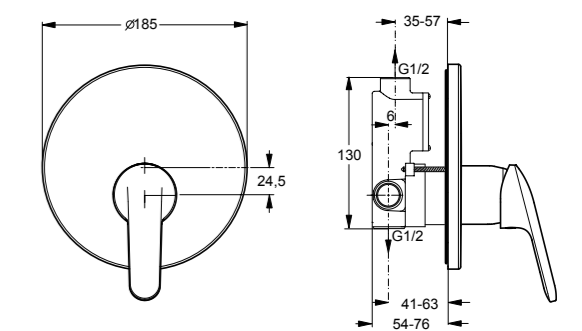

B9788AA

Bath & Shower mixer exposed
47mm click cartridge
S-connectors with noise reducers
Water saving limiter
Hot temperature limiter
Chrome

B9790AA

Shower mixer exposed
47mm click cartridge
S-connectors with noise reducers
Water saving limiter
Hot temperature limiter
Chrome

B9789AA

Bath & Shower B-in kit 2
47mm click cartridge
Metal handle
Chrome

Necessary equipment:
Kit 1 A2650AA

B9794AA

Shower B-in kit 2
47mm click cartridge
Metal handle
Chrome

Necessary equipment:
Kit 1 A2650AA

B9793AA

Sink mixer rim-mounted cast spout
47mm click cartridge
Flexible hoses G3/8
Easy fix
Water saving limiter
Hot temperature limiter
Chrome

B9791AA

Sink mixer rim-mounted with pull-out spray
47mm click cartridge
Flexible hoses G3/8
Easy fix
Pull-out spray
Water saving limiter
Hot temperature limiter
Chrome