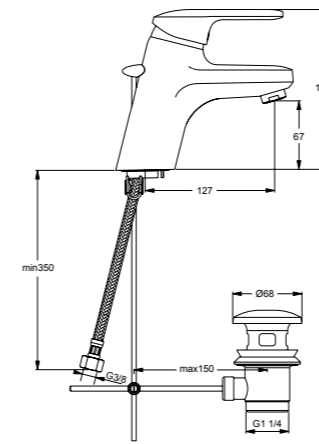

functionality

Optiset

Basin mixer
47mm click cartridge
Flexible hoses G3/8
Easy fix
Pop-up rod
Metal Pop-up waste
Water saving limiter
Hot temperature limiter
Chrome

B9787AA

Bidet mixer
47mm click cartridge
Flexible hoses G3/8
Easy fix
Pop-up rod
Metal Pop-up waste
Water saving limiter
Hot temperature limiter
Chrome