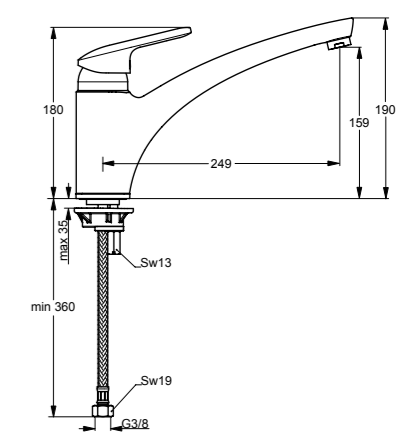

B9788AA

Bath & Shower mixer exposed
47mm click cartridge
S-connectors with noise reducers
Water saving limiter
Hot temperature limiter
Chrome

B9790AA

Shower mixer exposed
47mm click cartridge
S-connectors with noise reducers
Water saving limiter
Hot temperature limiter
Chrome

B9789AA

Bath & Shower B-in kit 2
47mm click cartridge
Metal handle
Chrome

Necessary equipment:
Kit 1 A2650AA

B9794AA

Shower B-in kit 2
47mm click cartridge
Metal handle
Chrome

Necessary equipment:
Kit 1 A2650AA

B9793AA

Sink mixer rim-mounted cast spout
47mm click cartridge
Flexible hoses G3/8
Easy fix
Water saving limiter
Hot temperature limiter
Chrome

B9791AA

Sink mixer rim-mounted with pull-out spray
47mm click cartridge
Flexible hoses G3/8
Easy fix
Pull-out spray
Water saving limiter
Hot temperature limiter
Chrome