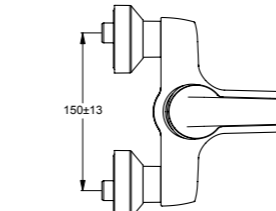

functionality

Optiset

Basin mixer
47mm click cartridge
Flexible hoses G3/8
Easy fix
Pop-up rod
Metal Pop-up waste
Water saving limiter
Hot temperature limiter
Chrome

B9787AA

Bidet mixer
47mm click cartridge
Flexible hoses G3/8
Easy fix
Pop-up rod
Metal Pop-up waste
Water saving limiter
Hot temperature limiter
Chrome

B9788AA

Bath & Shower mixer exposed
47mm click cartridge
S-connectors with noise reducers
Water saving limiter
Hot temperature limiter
Chrome

B9790AA

Shower mixer exposed
47mm click cartridge
S-connectors with noise reducers
Water saving limiter
Hot temperature limiter
Chrome