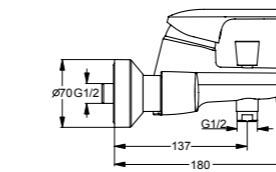

Shower mixer exposed
47mm click cartridge
S-connectors with noise reducers
Water saving limiter
Hot temperature limiter
Chrome

B9789AA