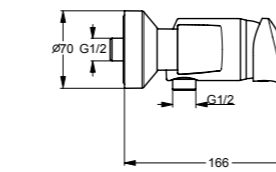

Bath & Shower B-in kit 2
47mm click cartridge
Metal handle
Chrome

Necessary equipment:
Kit 1 A2650AA

B9794AA