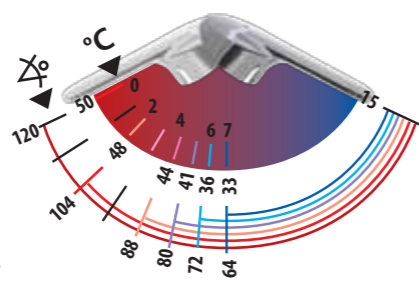

safety

Hot water temperature control: the built-in temperature pin ensures that you can easily and quickly reduce hot water temperature whenever you like. Just lift the red plastic ring, adjust it in one of the positions 1-7 and the handle's range of movement will be delimited, thus reducing the water maximum temperature.