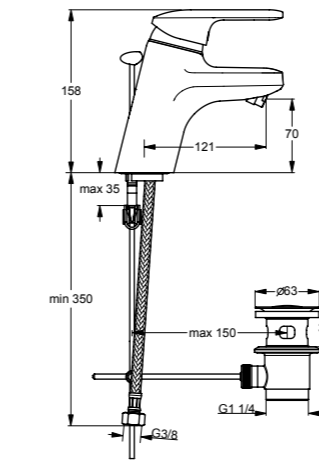

functionality

Optiset

Basin mixer
47mm click cartridge
Flexible hoses G3/8
Easy fix
Pop-up rod
Metal Pop-up waste
Water saving limiter
Hot temperature limiter
Chrome

B9787AA

Bidet mixer
47mm click cartridge
Flexible hoses G3/8
Easy fix
Pop-up rod
Metal Pop-up waste
Water saving limiter
Hot temperature limiter
Chrome

B9788AA

Bath & Shower mixer exposed
47mm click cartridge
S-connectors with noise reducers
Water saving limiter
Hot temperature limiter
Chrome

B9790AA

Shower mixer exposed
47mm click cartridge
S-connectors with noise reducers
Water saving limiter
Hot temperature limiter
Chrome