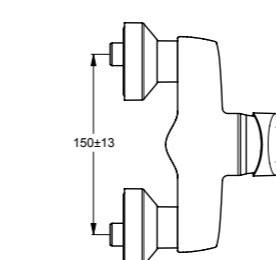

functionality

Optiset

Basin mixer
47mm click cartridge
Flexible hoses G3/8
Easy fix
Pop-up rod
Metal Pop-up waste
Water saving limiter
Hot temperature limiter
Chrome

B9787AA

Bidet mixer
47mm click cartridge
Flexible hoses G3/8
Easy fix
Pop-up rod
Metal Pop-up waste
Water saving limiter
Hot temperature limiter
Chrome

B9788AA

Bath & Shower mixer exposed
47mm click cartridge
S-connectors with noise reducers
Water saving limiter
Hot temperature limiter
Chrome

B9790AA

Shower mixer exposed
47mm click cartridge
S-connectors with noise reducers
Water saving limiter
Hot temperature limiter
Chrome

B9789AA

Bath & Shower B-in kit 2
47mm click cartridge
Metal handle
Chrome

Necessary equipment:
Kit 1 A2650AA

B9794AA

Shower B-in kit 2
47mm click cartridge
Metal handle
Chrome

Necessary equipment:
Kit 1 A2650AA