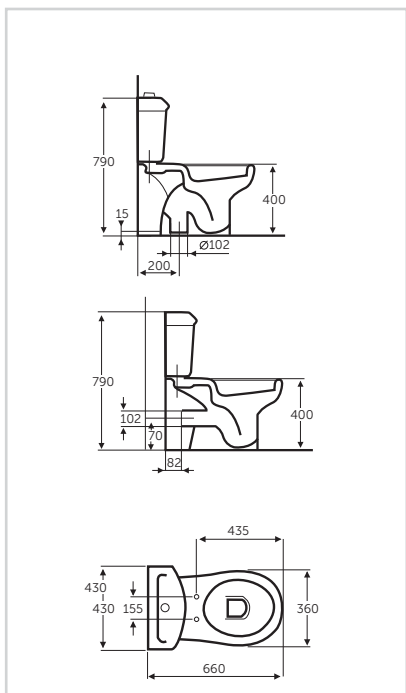

SOPHIA & SOPHIA+
CONFIDENT LINES
FUNCTIONAL
DESIGN

A
BEAUTIFUL
USE
OF
SPACE

WCs

Sophia Close coupled bowl

Product	Code
Close coupled bowl P-trap	G080101*
Close coupled bowl S-trap	G080201*

Necessary equipment	Code
Tank & Trim	G083401*
Seat & cover	G773101*

Sophia+ Close coupled bowl

Product	Code
Close coupled bowl P-trap	G080101*
Close coupled bowl S-trap	G080201*

Necessary equipment	Code
Tank & Trim	G082401*
Seat & cover	G773101*

IDEAL STANDARD S.A.

Regions: Greece
Mediterranean
Middle East, Asia