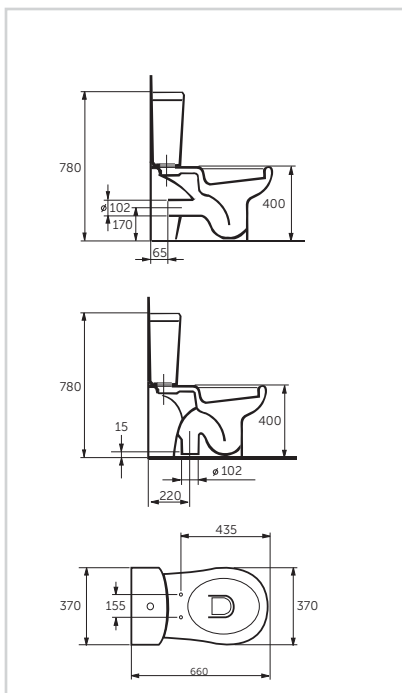

SOPHIA & SOPHIA+
CONFIDENT LINES
FUNCTIONAL
DESIGN

A
BEAUTIFUL
USE
OF
SPACE

WCs

Sophia Close coupled bowl

Product	Code
Close coupled bowl P-trap	G080101*
Close coupled bowl S-trap	G080201*

Necessary equipment	Code
Tank & Trim	G083401*
Seat & cover	G773101*

Sophia+ Close coupled bowl

Product	Code
Close coupled bowl P-trap	G080101*
Close coupled bowl S-trap	G080201*

Necessary equipment	Code
Tank & Trim	G082401*
Seat & cover	G773101*

IDEAL STANDARD S.A.

Regions: Greece
Mediterranean
Middle East, Asia