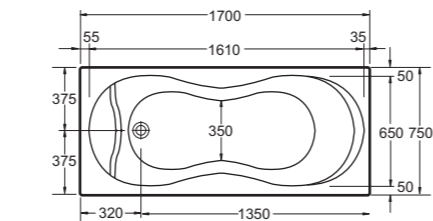

Side panel 75cm
R2324

Réf.	A x B	C	D	E	F	G
R2100	1700 x 750	1450	1170	750	605	400
R2231	1700 x 700	1450	1170	750	605	400
R2229	1600 x 750	1350	1070	650	600	420

Acrylic bathtub
With chrome plated handles 170x75cm
Available in Whirlpool system
R817075

Side panel 170cm
P7000

Right end panel
PR7000

Left side panel
PL7000

Corner acrylic bathtub 148x148cm
No tap hole punched
Available in Whirlpool system
R2101

Front panel height 54cm
R2301

Corner acrylic bathtub 139x139cm
No tap hole punched
Available in Whirlpool system
R2104