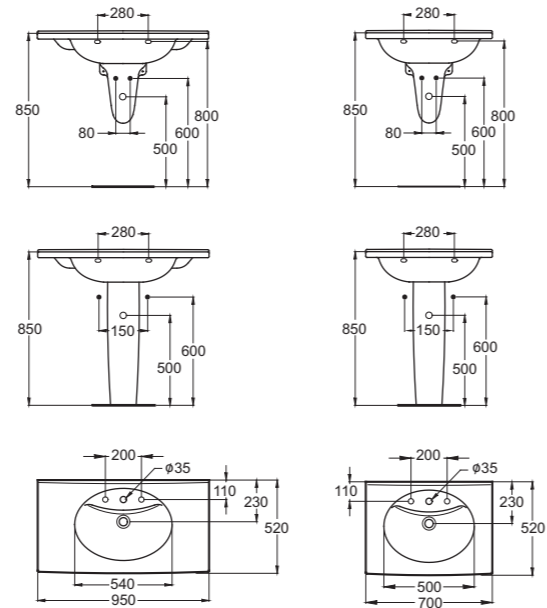

San Remo

Wash basin 95x52cm
1 central tap hole
2 semi punched holes
R3151

Wash basin 70x52cm
1 central tap hole
2 semi punched holes
R3150

Towel bar 86cm
Chrome plated (for R3151)
R6631AA

Towel bar 64cm
Chrome plated
(for R3151 & R3150)
R6630AA

Floor standing pedestal
E7400

Semi pedestal
E7492

Semi countertop wash basin 80x50cm
1 central tap hole
2 semi punched holes
R3154

Semi counter top wash basin 65x50cm
1 central tap hole
2 semi punched holes
R3155

Wash basin 70x54cm
1 central tap hole
2 semi punched holes
E7480

Wash basin 65x52cm
1 central tap hole
2 semi punched holes
E7470

Wash basin 60x49cm
1 central tap hole
2 semi punched holes
E7460

Wash basin 55x45cm
1 central tap hole
2 semi punched holes
E7450