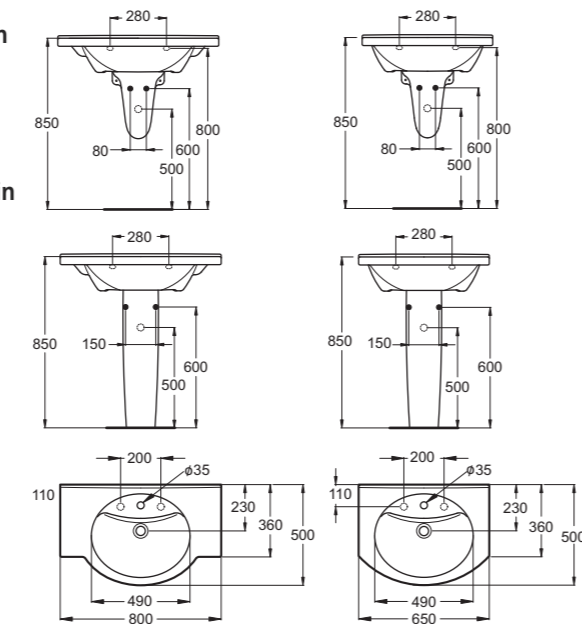

San Remo

Wash basin 95x52cm
1 central tap hole
2 semi punched holes
R3151

Wash basin 70x52cm
1 central tap hole
2 semi punched holes
R3150

Towel bar 86cm
Chrome plated (for R3151)
R6631AA

Towel bar 64cm
Chrome plated
(for R3151 & R3150)
R6630AA

Floor standing pedestal
E7400

Semi pedestal
E7492

Semi countertop wash basin 80x50cm
1 central tap hole
2 semi punched holes
R3154

Semi counter top wash basin 65x50cm
1 central tap hole
2 semi punched holes
R3155

Floor standing pedestal
E7400

Semi pedestal
E7492

Wash basin 55x41cm
1 central tap hole
R3170

Wash basin 60x38cm
1 central tap hole
R3171

Wash basin 60x44cm
1 central tap hole
R3172

Semi pedestal
For basins R3172, R3171
& R3170
E7502

Wash basin 70x54cm
1 central tap hole
2 semi punched holes
E7480

Wash basin 65x52cm
1 central tap hole
2 semi punched holes
E7470

Wash basin 60x49cm
1 central tap hole
2 semi punched holes
E7460

Wash basin 55x45cm
1 central tap hole
2 semi punched holes
E7450