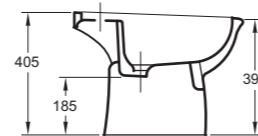

Urinal siphonic action 35x35x62cm
Top inlet
R3810

Urinal connection flexible part
A3641NU

Siphon
With horizontal outlet
K8223.67

Siphon
With vertical bottom outlet
K8224.01

Floor standing bidet bowl
Central tap hole punched
for over rim supply
G6413

San Remo

Acrylic bathtub 180x80cm
No tap hole punched
Available in Whirlpool system
R2228

Acrylic bathtub 160x75cm
No tap hole punched
Available in Whirlpool system
R2229

Acrylic bathtub 170x70cm
No tap hole punched
Available in Whirlpool system
R2231