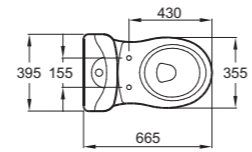

San Remo

Wall mounted close coupled bowl
With horizontal outlet
G6461

3/6lt bottom inlet dual flush tank
G6434

Chair support
G0093

Solid plastic seat & cover
With stainless steel hinges
R3902

Wall mounted bidet bowl
Central tap hole punched
for over rim supply
G6483

Chair support
G0093

Floor standing close coupled WC bowl
Vertical outlet
R3441

Floor standing close coupled WC bowl
Horizontal outlet
R3423

3/6lt bottom inlet dual flush tank
R3600

3/6lt side inlet dual flush tank
R3601

Cistern 6lt bottom inlet
Push flush valve
R3657

Seat & cover
With plastic hinges
R3901

Seat & cover
With stainless steel hinges
R3902

Urinal siphonic back inlet 32x35x62cm
With supplied horizontal outlet
R3813

Urinal siphonic action 62x32cm
Concealed back inlet
R3811

Urinal siphonic action 35x35x62cm
Top inlet
R3810

Urinal connection flexible part
A3641NU

Siphon
With horizontal outlet
K8223.67

Siphon
With vertical bottom outlet
K8224.01

Floor standing bidet bowl
Central tap hole punched
for over rim supply
G6413