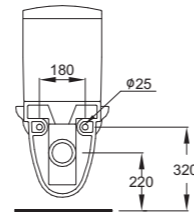

San Remo

Wall mounted close coupled bowl
With horizontal outlet
G6461

3/6lt bottom inlet dual flush tank
G6434

Chair support
G0093

Solid plastic seat & cover
With stainless steel hinges
R3902

Wall mounted bidet bowl
Central tap hole punched
for over rim supply
G6483

Chair support
G0093

Floor standing close coupled WC bowl
Vertical outlet
R3441

Floor standing close coupled WC bowl
Horizontal outlet
R3423

3/6lt bottom inlet dual flush tank
R3600

3/6lt side inlet dual flush tank
R3601

Cistern 6lt bottom inlet
Push flush valve
R3657

Seat & cover
With plastic hinges
R3901

Seat & cover
With stainless steel hinges
R3902

Urinal siphonic back inlet 32x35x62cm
With supplied horizontal outlet
R3813

Urinal siphonic action 62x32cm
Concealed back inlet
R3811

Urinal siphonic action 35x35x62cm
Top inlet
R3810

Urinal connection flexible part
A3641NU

Siphon
With horizontal outlet
K8223.67

Siphon
With vertical bottom outlet
K8224.01

Floor standing bidet bowl
Central tap hole punched
for over rim supply
G6413