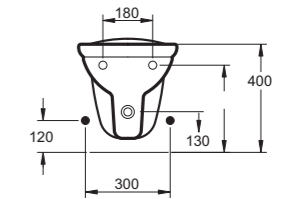

3/6lt bottom inlet dual flush tank
G6434

Chair support
G0093

Solid plastic seat & cover
With stainless steel hinges
R3902

Wall mounted bidet bowl
Central tap hole punched
for over rim supply
G6483

Chair support
G0093

Floor standing close coupled WC bowl
Vertical outlet
R3441

Floor standing close coupled WC bowl
Horizontal outlet
R3423

3/6lt bottom inlet dual flush tank
R3600

3/6lt side inlet dual flush tank
R3601

Cistern 6lt bottom inlet
Push flush valve
R3657