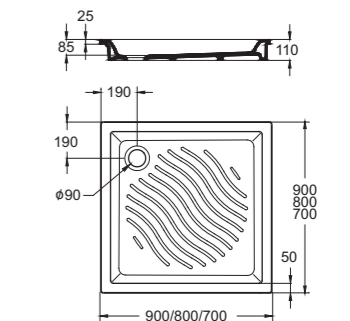

Front panel height 54cm
R2304

Head rest in white
R6099AC

Floor standing deep ceramic shower tray 70x70x20cm
R3503

Floor standing deep ceramic shower tray 80x80x20cm
R3508

Floor standing ceramic shower tray 70x70x11cm
R3509

Floor standing ceramic shower tray 80x80x11cm
R3510

Floor standing ceramic shower tray 90x90x11cm
R3511

Recessed ceramic shower tray 70x70x11cm
R3512

Recessed ceramic shower tray 80x80x11cm
R3513

Recessed ceramic shower tray 90x90x11cm
R3514