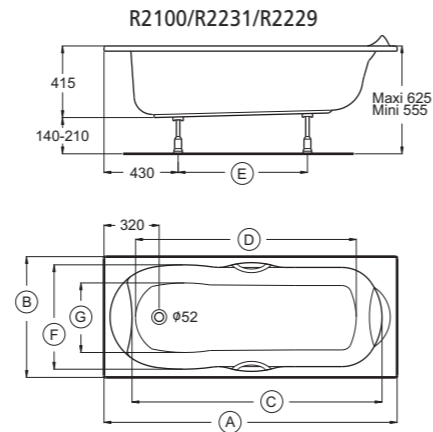

Urinal siphonic action 35x35x62cm
Top inlet
R3810

Urinal connection flexible part
A3641NU

Siphon
With horizontal outlet
K8223.67

Siphon
With vertical bottom outlet
K8224.01

Floor standing bidet bowl
Central tap hole punched
for over rim supply
G6413

San Remo

Acrylic bathtub 180x80cm
No tap hole punched
Available in Whirlpool system
R2228

Acrylic bathtub 160x75cm
No tap hole punched
Available in Whirlpool system
R2229

Acrylic bathtub 170x70cm
No tap hole punched
Available in Whirlpool system
R2231

Acrylic bathtub 170x75cm
No tap hole punched
Available in Whirlpool system
R2100

Chrome plated set bath handgrips
For R2228, R2229, R2231 & R2100
E7061AA

Front panel 160cm
R2325

Front panel 170cm
R2323

Side panel 70cm
R2326