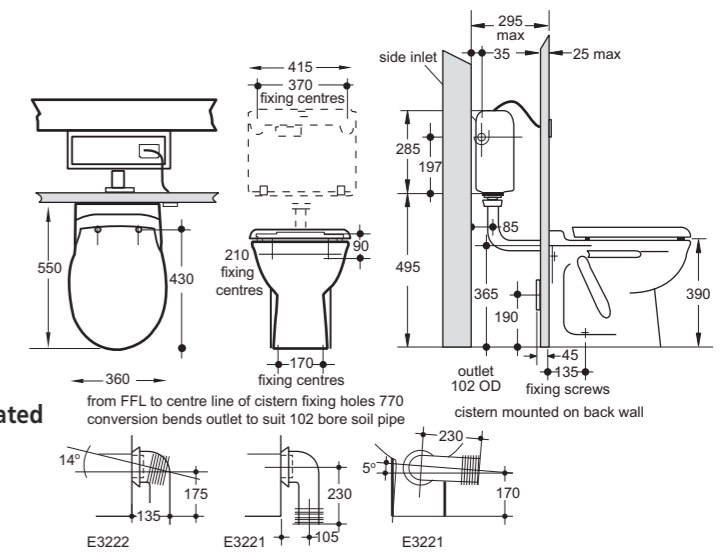

Conceala 2 cistern
6lt, single flush pneumatic flush valve fitting,
side inlet ballvalve and internal overflow
S362267

Pneumatic push button
In stainless steel for 25mm max thickness partition
S4446MY

Seat & cover
With stainless steel hinges
E7590

Options
Conceala 2 single flush cistern
With bottom inlet ballvalve and internal overflow
S362367

Pneumatic push button
In chrome plated plastic for 25mm max thickness partition
S4444AA

Pneumatic push button
In chrome plated plastic for 400mm max thickness partition
S4489AA

Conceala 2 cistern
6lt, dual flush pneumatic flush valve fitting,
top inlet ballvalve and internal verflow
S362467

Ideal Standard contemporary flush plate, chrome plated
E4437AA

Associated products
Panekta connectors
Converts to P trap
E3222
Converts to S or turned P trap
E3221

Front panel height 54cm
R2304

Head rest in white
R6099AC

Floor standing deep ceramic shower tray 70x70x20cm
R3503

Floor standing deep ceramic shower tray 80x80x20cm
R3508

Floor standing ceramic shower tray 70x70x11cm
R3509