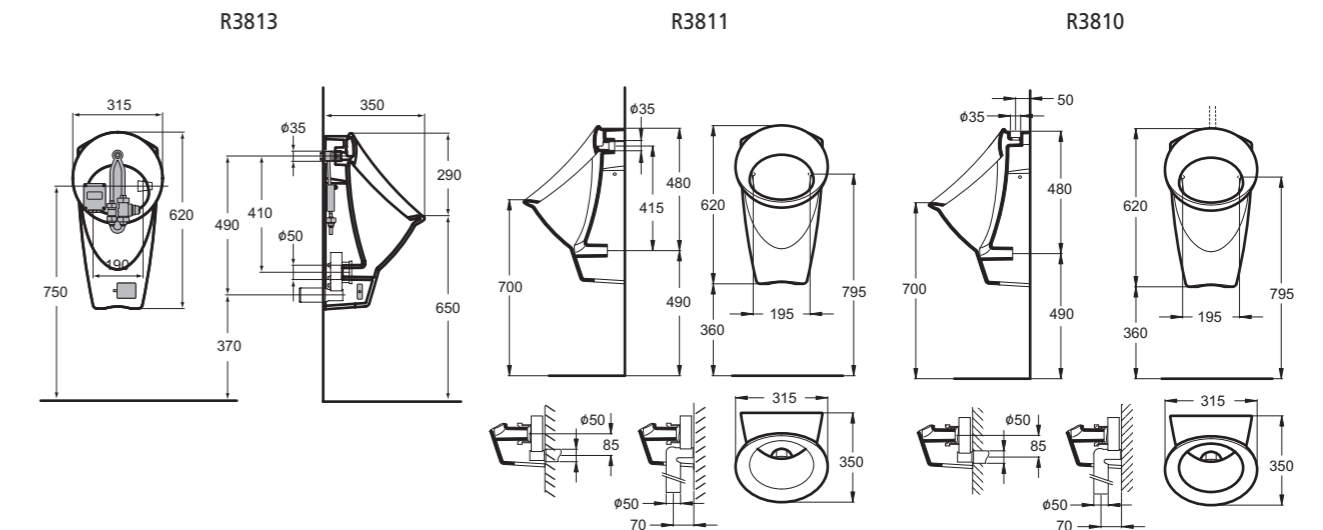

Urinal siphonic action 35x35x62cm
Top inlet
R3810

Urinal connection flexible part
A3641NU

Siphon
With horizontal outlet
K8223.67

Siphon
With vertical bottom outlet
K8224.01

Floor standing bidet bowl
Central tap hole punched
for over rim supply
G6413

San Remo

Acrylic bathtub 180x80cm
No tap hole punched
Available in Whirlpool system
R2228

Acrylic bathtub 160x75cm
No tap hole punched
Available in Whirlpool system
R2229

Acrylic bathtub 170x70cm
No tap hole punched
Available in Whirlpool system
R2231