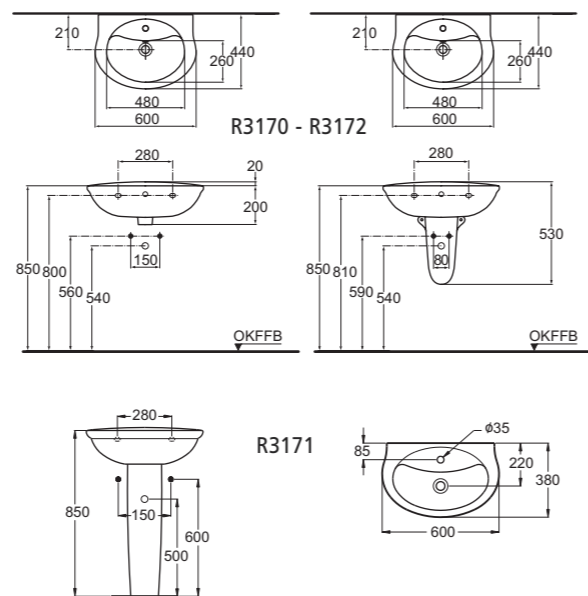

Floor standing pedestal
E7400

Semi pedestal
E7492

Wash basin 55x41cm
1 central tap hole
R3170

Wash basin 60x38cm
1 central tap hole
R3171

Wash basin 60x44cm
1 central tap hole
R3172

Semi pedestal
For basins R3172, R3171
& R3170
E7502

Wash basin 70x54cm
1 central tap hole
2 semi punched holes
E7480

Wash basin 65x52cm
1 central tap hole
2 semi punched holes
E7470

Wash basin 60x49cm
1 central tap hole
2 semi punched holes
E7460

Wash basin 55x45cm
1 central tap hole
2 semi punched holes
E7450