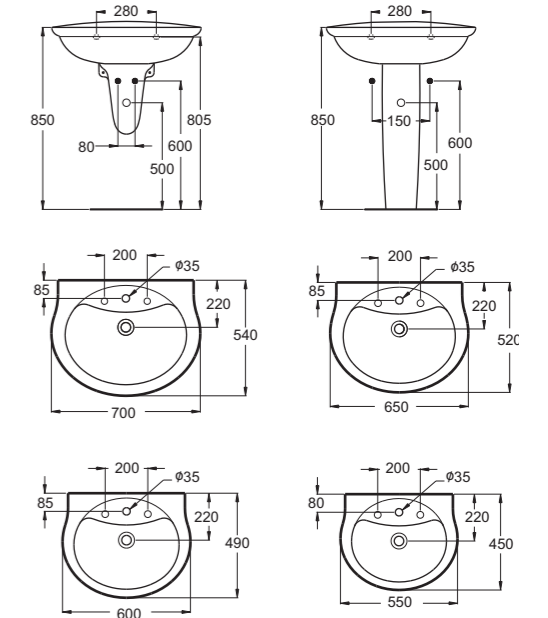

Floor standing pedestal
E7400

Semi pedestal
E7492

Wash basin 55x41cm
1 central tap hole
R3170

Wash basin 60x38cm
1 central tap hole
R3171

Wash basin 60x44cm
1 central tap hole
R3172

Semi pedestal
For basins R3172, R3171
& R3170
E7502

Wash basin 70x54cm
1 central tap hole
2 semi punched holes
E7480

Wash basin 65x52cm
1 central tap hole
2 semi punched holes
E7470

Wash basin 60x49cm
1 central tap hole
2 semi punched holes
E7460

Wash basin 55x45cm
1 central tap hole
2 semi punched holes
E7450

Floor standing pedestal
E7400

Semi pedestal
E7492

Hand wash basin 45x36cm
1 central tap hole
E7420

Semi pedestal
For basins
E7502

Countertop wash basin 56x48cm
1 central tap hole
2 semi punched holes
R4101

San Remo

Semi countertop wash basin 55x48cm
Single tap hole
E7585

Option
With 2 tap holes
E7586

Wall mounted WC 48x36cm
Washdown, horizontal outlet
R3493

Seat & cover
With stainless steel hinges
R3915

Floor standing single WC bowl 47x36cm
Washdown, horizontal outlet
R3421