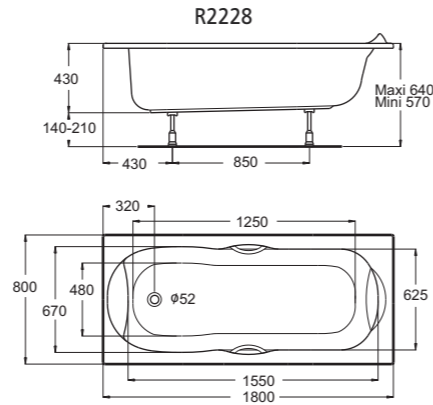

Urinal siphonic action 35x35x62cm
Top inlet
R3810

Urinal connection flexible part
A3641NU

Siphon
With horizontal outlet
K8223.67

Siphon
With vertical bottom outlet
K8224.01

Floor standing bidet bowl
Central tap hole punched
for over rim supply
G6413

San Remo

Acrylic bathtub 180x80cm
No tap hole punched
Available in Whirlpool system
R2228

Acrylic bathtub 160x75cm
No tap hole punched
Available in Whirlpool system
R2229

Acrylic bathtub 170x70cm
No tap hole punched
Available in Whirlpool system
R2231

Acrylic bathtub 170x75cm
No tap hole punched
Available in Whirlpool system
R2100

Chrome plated set bath handgrips
For R2228, R2229, R2231 & R2100
E7061AA

Front panel 160cm
R2325

Front panel 170cm
R2323

Side panel 70cm
R2326

Side panel 75cm
R2324

Réf.	A x B	C	D	E	F	G
R2100	1700 x 750	1450	1170	750	605	400
R2231	1700 x 700	1450	1170	750	605	400
R2229	1600 x 750	1350	1070	650	600	420

Acrylic bathtub
With chrome plated handles 170x75cm
Available in Whirlpool system
R817075