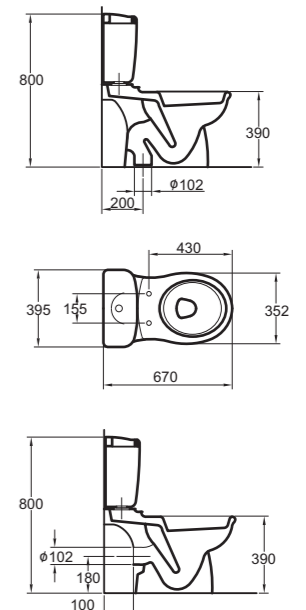

San Remo

Option
With 2 tap holes
E7586

Seat & cover
With stainless steel hinges
R3915

Seat & cover
With stainless steel hinges
R3915

Solid plastic seat & cover
With stainless steel hinges
R3902

Chair support
G0093

Conceala 2 cistern
6lt, single flush pneumatic flush valve fitting,
side inlet ballvalve and internal overflow
S362267

Pneumatic push button
In stainless steel for 25mm max thickness partition
S4446MY

Seat & cover
With stainless steel hinges
E7590

Options
Conceala 2 single flush cistern
With bottom inlet ballvalve and internal overflow
S362367

Pneumatic push button
In chrome plated plastic for 25mm max thickness partition
S4444AA

Pneumatic push button
In chrome plated plastic for 400mm max thickness partition
S4489AA

Conceala 2 cistern
6lt, dual flush pneumatic flush valve fitting,
top inlet ballvalve and internal verflow
S362467

Ideal Standard contemporary flush plate, chrome plated
E4437AA

Associated products
Panekta connectors
Converts to P trap
E3222
Converts to S or turned P trap
E3221

Close coupled bowl
Concealed bottom outlet
G6402

3/6lt bottom inlet dual flush tank
G6434

Solid plastic seat & cover
With stainless steel hinges
R3902