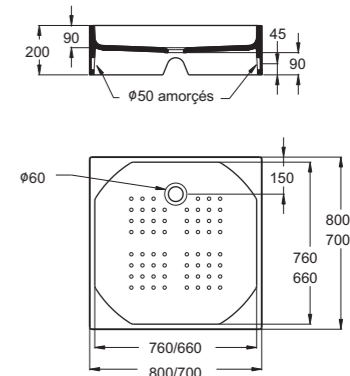

Side panel 75cm
R2324

Réf.	A x B	C	D	E	F	G
R2100	1700 x 750	1450	1170	750	605	400
R2231	1700 x 700	1450	1170	750	605	400
R2229	1600 x 750	1350	1070	650	600	420

Acrylic bathtub
With chrome plated handles 170x75cm
Available in Whirlpool system
R817075

Side panel 170cm
P7000

Right end panel
PR7000

Left side panel
PL7000

Corner acrylic bathtub 148x148cm
No tap hole punched
Available in Whirlpool system
R2101

Front panel height 54cm
R2301

Corner acrylic bathtub 139x139cm
No tap hole punched
Available in Whirlpool system
R2104

Front panel height 54cm
R2304

Head rest in white
R6099AC

Floor standing deep ceramic shower tray 70x70x20cm
R3503

Floor standing deep ceramic shower tray 80x80x20cm
R3508

Floor standing ceramic shower tray 70x70x11cm
R3509

Floor standing ceramic shower tray 80x80x11cm
R3510

Floor standing ceramic shower tray 90x90x11cm
R3511

Recessed ceramic shower tray 70x70x11cm
R3512

Recessed ceramic shower tray 80x80x11cm
R3513

Recessed ceramic shower tray 90x90x11cm
R3514