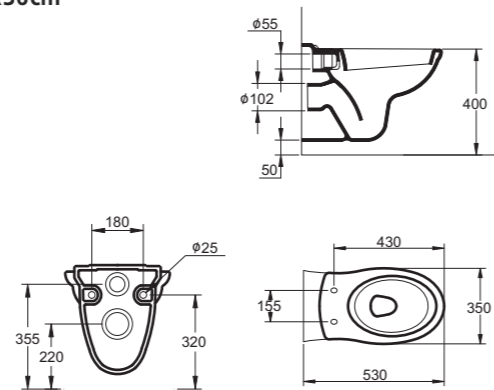

Wall mounted WC bowl 53x36cm
Washdown, horizontal outlet
G6481

Conceala 2 cistern
6lt, single flush pneumatic flush valve fitting,
side inlet ballvalve and internal overflow
S362267

Pneumatic push button
In stainless steel for 25mm max thickness partition
S4446MY

Seat & cover
With stainless steel hinges
E7590

Options
Conceala 2 single flush cistern
With bottom inlet ballvalve and internal overflow
S362367

Pneumatic push button
In chrome plated plastic for 25mm max thickness partition
S4444AA

Pneumatic push button
In chrome plated plastic for 400mm max thickness partition
S4489AA

Conceala 2 cistern
6lt, dual flush pneumatic flush valve fitting,
top inlet ballvalve and internal verflow
S362467

Ideal Standard contemporary flush plate, chrome plated
E4437AA

Associated products
Panekta connectors
Converts to P trap
E3222
Converts to S or turned P trap
E3221