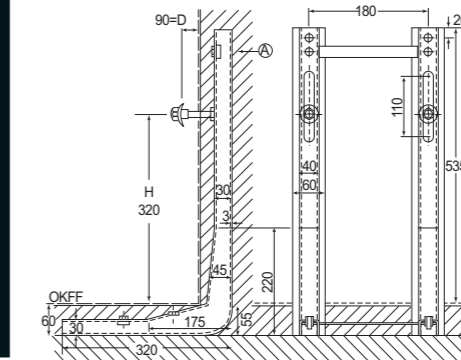

Floor standing close coupled WC bowl
Vertical outlet
R3441

Floor standing close coupled WC bowl
Horizontal outlet
R3423

3/6lt bottom inlet dual flush tank
R3600

3/6lt side inlet dual flush tank
R3601

Cistern 6lt bottom inlet
Push flush valve
R3657