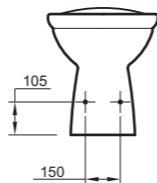

Floor standing close coupled WC bowl
Vertical outlet
R3441

Floor standing close coupled WC bowl
Horizontal outlet
R3423

3/6lt bottom inlet dual flush tank
R3600

3/6lt side inlet dual flush tank
R3601

Cistern 6lt bottom inlet
Push flush valve
R3657

Urinal siphonic action 35x35x62cm
Top inlet
R3810

Urinal connection flexible part
A3641NU

Siphon
With horizontal outlet
K8223.67

Siphon
With vertical bottom outlet
K8224.01

Floor standing bidet bowl
Central tap hole punched
for over rim supply
G6413

San Remo

Acrylic bathtub 180x80cm
No tap hole punched
Available in Whirlpool system
R2228

Acrylic bathtub 160x75cm
No tap hole punched
Available in Whirlpool system
R2229

Acrylic bathtub 170x70cm
No tap hole punched
Available in Whirlpool system
R2231