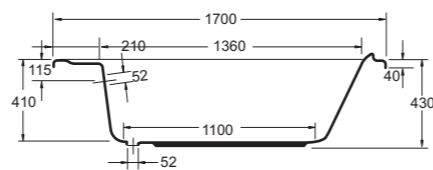

Side panel 170cm
P7000

Right end panel
PR7000

Left side panel
PL7000

Corner acrylic bathtub 148x148cm
No tap hole punched
Available in Whirlpool system
R2101

Front panel height 54cm
R2301

Corner acrylic bathtub 139x139cm
No tap hole punched
Available in Whirlpool system
R2104