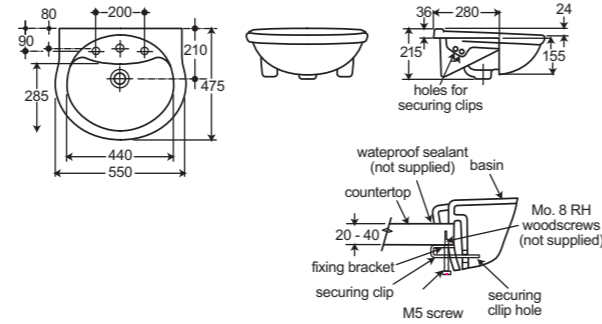

Wall mounted WC 48x36cm
Washdown, horizontal outlet
R3493

Seat & cover
With stainless steel hinges
R3915