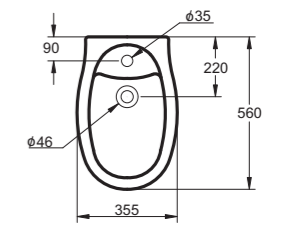

3/6lt bottom inlet dual flush tank
G6434

Chair support
G0093

Solid plastic seat & cover
With stainless steel hinges
R3902

Wall mounted bidet bowl
Central tap hole punched
for over rim supply
G6483

Chair support
G0093