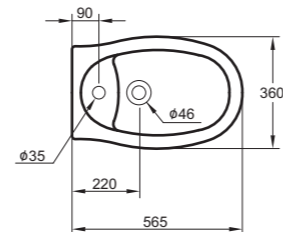

Urinal siphonic action 35x35x62cm
Top inlet
R3810

Urinal connection flexible part
A3641NU

Siphon
With horizontal outlet
K8223.67

Siphon
With vertical bottom outlet
K8224.01

Floor standing bidet bowl
Central tap hole punched
for over rim supply
G6413

San Remo

Acrylic bathtub 180x80cm
No tap hole punched
Available in Whirlpool system
R2228

Acrylic bathtub 160x75cm
No tap hole punched
Available in Whirlpool system
R2229

Acrylic bathtub 170x70cm
No tap hole punched
Available in Whirlpool system
R2231