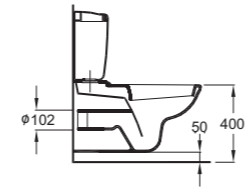

San Remo

Wall mounted close coupled bowl
With horizontal outlet
G6461

3/6lt bottom inlet dual flush tank
G6434

Chair support
G0093

Solid plastic seat & cover
With stainless steel hinges
R3902

Wall mounted bidet bowl
Central tap hole punched
for over rim supply
G6483

Chair support
G0093

Floor standing close coupled WC bowl
Vertical outlet
R3441

Floor standing close coupled WC bowl
Horizontal outlet
R3423

3/6lt bottom inlet dual flush tank
R3600

3/6lt side inlet dual flush tank
R3601

Cistern 6lt bottom inlet
Push flush valve
R3657

Seat & cover
With plastic hinges
R3901

Seat & cover
With stainless steel hinges
R3902

Urinal siphonic back inlet 32x35x62cm
With supplied horizontal outlet
R3813

Urinal siphonic action 62x32cm
Concealed back inlet
R3811

Urinal siphonic action 35x35x62cm
Top inlet
R3810

Urinal connection flexible part
A3641NU

Siphon
With horizontal outlet
K8223.67

Siphon
With vertical bottom outlet
K8224.01

Floor standing bidet bowl
Central tap hole punched
for over rim supply
G6413