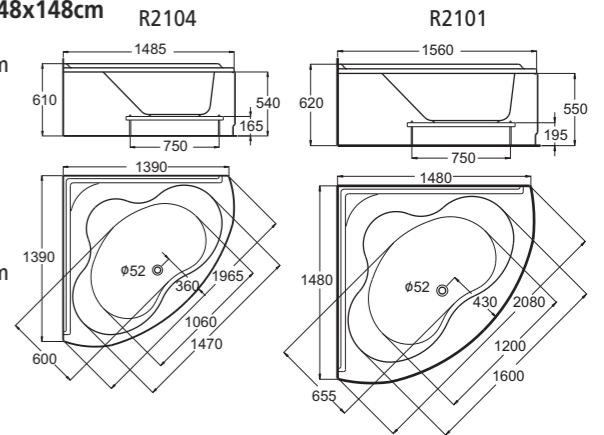

Side panel 75cm
R2324

Réf.	A x B	C	D	E	F	G
R2100	1700 x 750	1450	1170	750	605	400
R2231	1700 x 700	1450	1170	750	605	400
R2229	1600 x 750	1350	1070	650	600	420

Acrylic bathtub
With chrome plated handles 170x75cm
Available in Whirlpool system
R817075

Side panel 170cm
P7000

Right end panel
PR7000

Left side panel
PL7000

Corner acrylic bathtub 148x148cm
No tap hole punched
Available in Whirlpool system
R2101

Front panel height 54cm
R2301

Corner acrylic bathtub 139x139cm
No tap hole punched
Available in Whirlpool system
R2104

Front panel height 54cm
R2304

Head rest in white
R6099AC

Floor standing deep ceramic shower tray 70x70x20cm
R3503

Floor standing deep ceramic shower tray 80x80x20cm
R3508

Floor standing ceramic shower tray 70x70x11cm
R3509