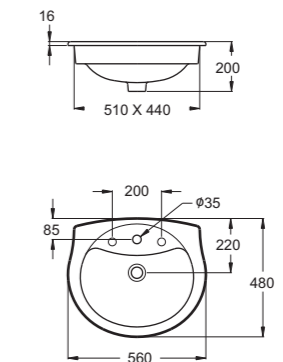

Wash basin 70x54cm
1 central tap hole
2 semi punched holes
E7480

Wash basin 65x52cm
1 central tap hole
2 semi punched holes
E7470

Wash basin 60x49cm
1 central tap hole
2 semi punched holes
E7460

Wash basin 55x45cm
1 central tap hole
2 semi punched holes
E7450

Floor standing pedestal
E7400

Semi pedestal
E7492

Hand wash basin 45x36cm
1 central tap hole
E7420

Semi pedestal
For basins
E7502

Countertop wash basin 56x48cm
1 central tap hole
2 semi punched holes
R4101

San Remo

Semi countertop wash basin 55x48cm
Single tap hole
E7585

Option
With 2 tap holes
E7586

Wall mounted WC 48x36cm
Washdown, horizontal outlet
R3493

Seat & cover
With stainless steel hinges
R3915

Floor standing single WC bowl 47x36cm
Washdown, horizontal outlet
R3421