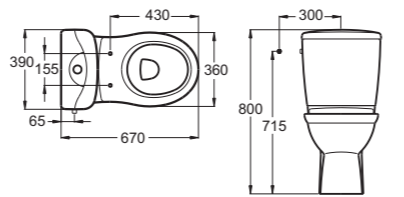

Urinal siphonic back inlet 32x35x62cm
With supplied horizontal outlet
R3813

Urinal siphonic action 62x32cm
Concealed back inlet
R3811

Urinal siphonic action 35x35x62cm
Top inlet
R3810

Urinal connection flexible part
A3641NU

Siphon
With horizontal outlet
K8223.67

Siphon
With vertical bottom outlet
K8224.01