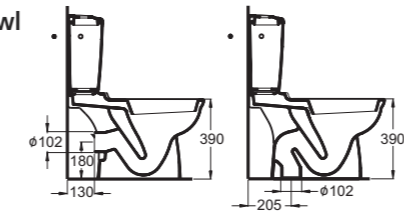

Urinal siphonic back inlet 32x35x62cm
With supplied horizontal outlet
R3813

Urinal siphonic action 62x32cm
Concealed back inlet
R3811

Urinal siphonic action 35x35x62cm
Top inlet
R3810

Urinal connection flexible part
A3641NU

Siphon
With horizontal outlet
K8223.67

Siphon
With vertical bottom outlet
K8224.01