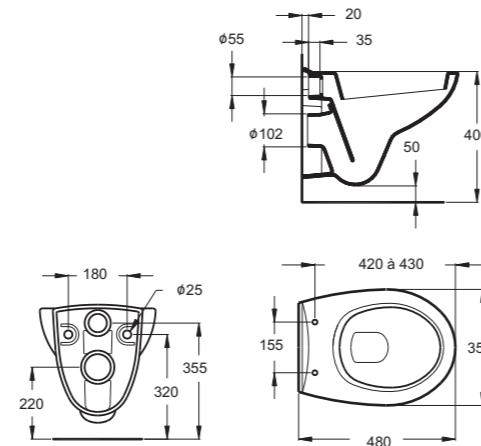

Floor standing pedestal
E7400

Semi pedestal
E7492

Hand wash basin 45x36cm
1 central tap hole
E7420

Semi pedestal
For basins
E7502

Countertop wash basin 56x48cm
1 central tap hole
2 semi punched holes
R4101

San Remo

Semi countertop wash basin 55x48cm
Single tap hole
E7585

Option
With 2 tap holes
E7586

Wall mounted WC 48x36cm
Washdown, horizontal outlet
R3493

Seat & cover
With stainless steel hinges
R3915

Floor standing single WC bowl 47x36cm
Washdown, horizontal outlet
R3421