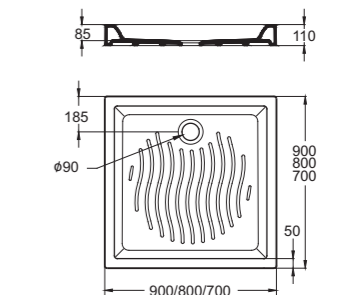

Side panel 170cm
P7000

Right end panel
PR7000

Left side panel
PL7000

Corner acrylic bathtub 148x148cm
No tap hole punched
Available in Whirlpool system
R2101

Front panel height 54cm
R2301

Corner acrylic bathtub 139x139cm
No tap hole punched
Available in Whirlpool system
R2104

Front panel height 54cm
R2304

Head rest in white
R6099AC

Floor standing deep ceramic shower tray 70x70x20cm
R3503

Floor standing deep ceramic shower tray 80x80x20cm
R3508

Floor standing ceramic shower tray 70x70x11cm
R3509

Floor standing ceramic shower tray 80x80x11cm
R3510

Floor standing ceramic shower tray 90x90x11cm
R3511

Recessed ceramic shower tray 70x70x11cm
R3512

Recessed ceramic shower tray 80x80x11cm
R3513

Recessed ceramic shower tray 90x90x11cm
R3514