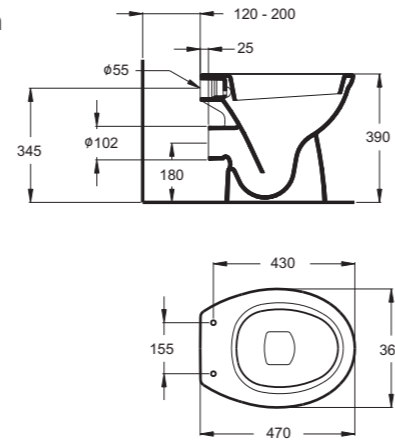

Solid plastic seat & cover
With stainless steel hinges
R3902

Chair support
G0093