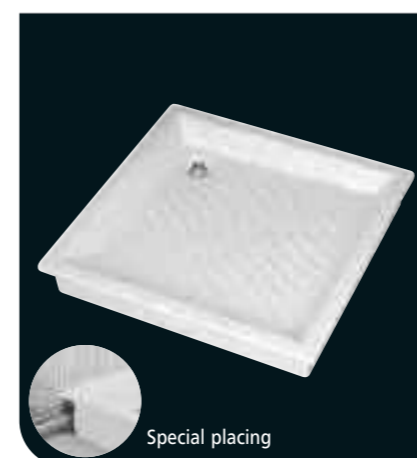

Recessed ceramic shower tray 70x70x11cm
R3512

Recessed ceramic shower tray 80x80x11cm
R3513

Recessed ceramic shower tray 90x90x11cm
R3514