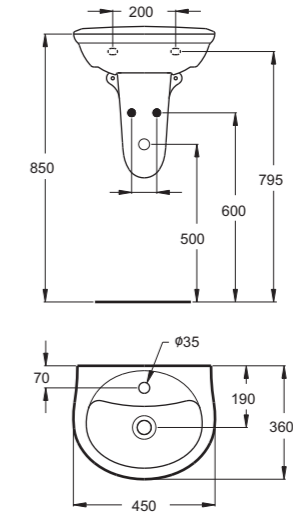

Floor standing pedestal
E7400

Semi pedestal
E7492

Wash basin 55x41cm
1 central tap hole
R3170

Wash basin 60x38cm
1 central tap hole
R3171

Wash basin 60x44cm
1 central tap hole
R3172

Semi pedestal
For basins R3172, R3171
& R3170
E7502

Wash basin 70x54cm
1 central tap hole
2 semi punched holes
E7480

Wash basin 65x52cm
1 central tap hole
2 semi punched holes
E7470

Wash basin 60x49cm
1 central tap hole
2 semi punched holes
E7460

Wash basin 55x45cm
1 central tap hole
2 semi punched holes
E7450

Floor standing pedestal
E7400

Semi pedestal
E7492

Hand wash basin 45x36cm
1 central tap hole
E7420

Semi pedestal
For basins
E7502

Countertop wash basin 56x48cm
1 central tap hole
2 semi punched holes
R4101

San Remo

Semi countertop wash basin 55x48cm
Single tap hole
E7585

Option
With 2 tap holes
E7586

Wall mounted WC 48x36cm
Washdown, horizontal outlet
R3493

Seat & cover
With stainless steel hinges
R3915

Floor standing single WC bowl 47x36cm
Washdown, horizontal outlet
R3421