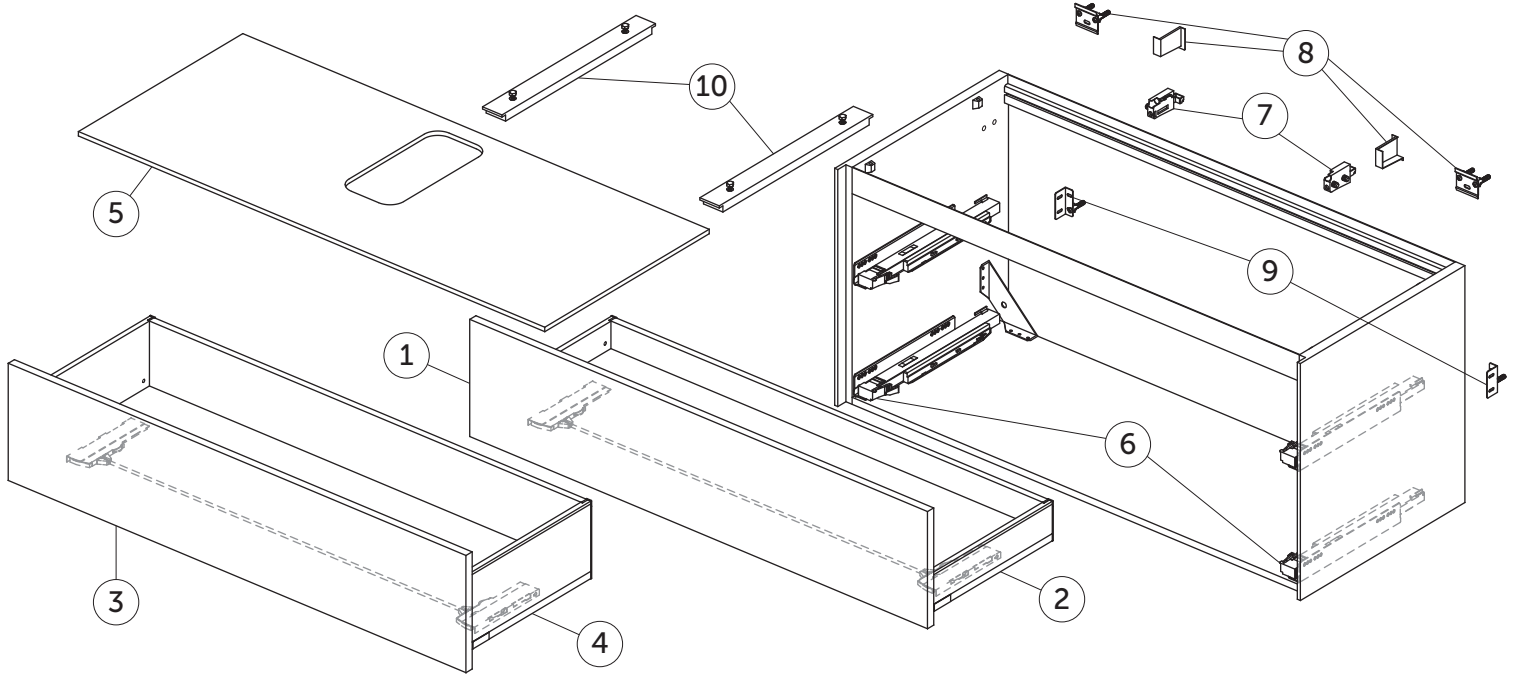

# SPARE PARTS

Basin Unit 1200  
2 drawers

Page 1 of 2

Item	Description	Colour/Finish	Code No.	Quantity
1	Upper Drawer front panel ns 1180 x 267	Y1 - Matt White Y2 - Matt Anthracite Y3 - Matt Sunset Y4 - Smoked Oak Y5 - Dark Walnut Y6 - Light Oak	TF048Y1 TF048Y2 TF048Y3 TF048Y4 TF048Y5 TF048Y6	1
2	Upper Drawer structure box ns 120 x 50.5	Y2 - Matt Anthracite	TF086Y2	1
3	Lower Drawer front panel ns 1180 x 267	Y1 - Matt White Y2 - Matt Anthracite Y3 - Matt Sunset Y4 - Smoked Oak Y5 - Dark Walnut Y6 - Light Oak	TF050Y1 TF050Y2 TF050Y3 TF050Y4 TF050Y5 TF050Y6	1
4	Lower Drawer structure box ns 120 x 50.5	Y2 - Matt Anthracite	TF087Y2	1
5	Worktop ns 1202 x 505 center cut	Y1 - Matt White Y2 - Matt Anthracite Y3 - Matt Sunset Y4 - Smoked Oak Y5 - Dark Walnut Y6 - Light Oak	TF066Y1 TF066Y2 TF066Y3 TF066Y4 TF066Y5 TF066Y6	1
	Worktop ns 1202 x 505 no cut	Y1 - Matt White Y2 - Matt Anthracite Y3 - Matt Sunset Y4 - Smoked Oak Y5 - Dark Walnut Y6 - Light Oak	TF067Y1 TF067Y2 TF067Y3 TF067Y4 TF067Y5 TF067Y6	1
6	Runners 400 Push KIT		TV76967	pair
7	Hanging brackets KIT 1		RV08267	pair
8	Wall fixation KIT 1 new		TV72667	14
9	Safety KIT (brackets, screws & plugs)		TV38767	12
10	Worktop adjustable support KIT		UV24067	pair