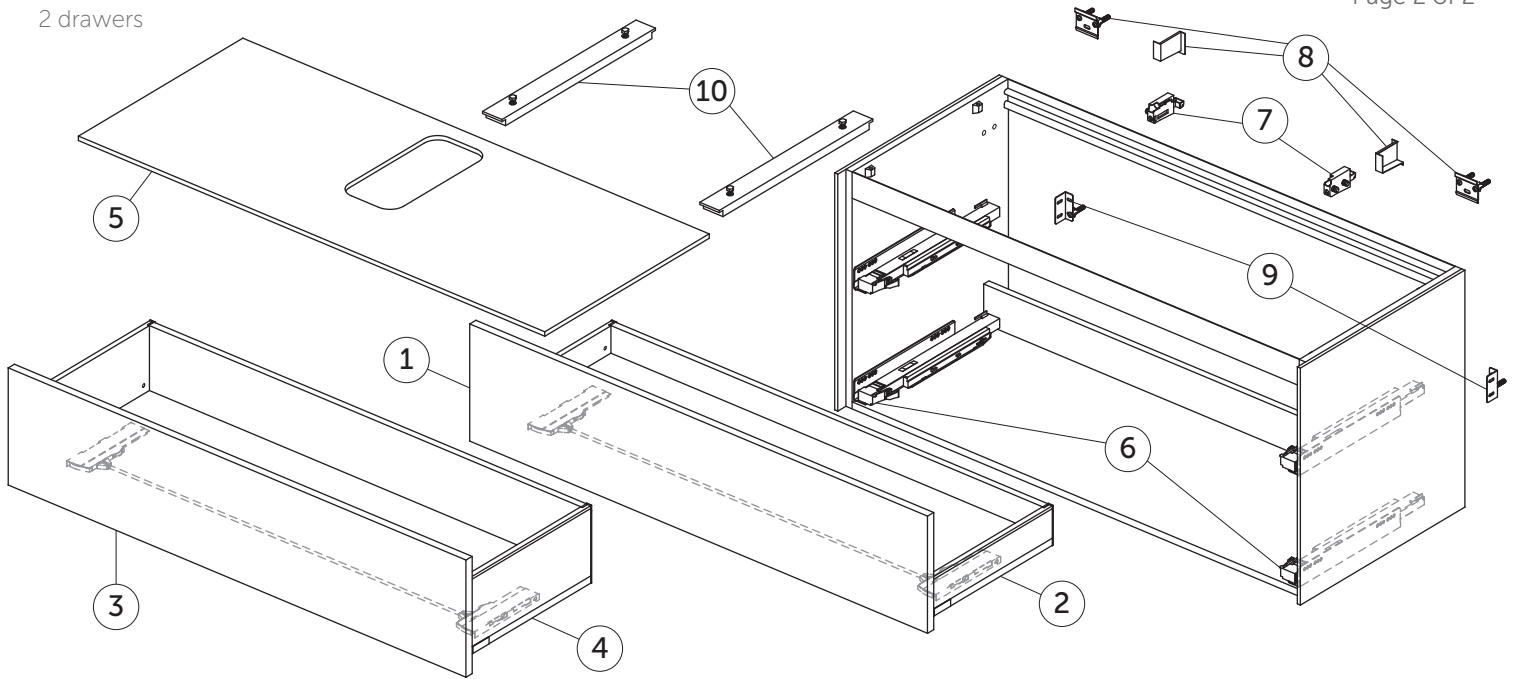

SPARE PARTS

Basin Unit 1200
2 drawers

Item	Description	Colour/Finish	Code No.	Quantity
1	Upper Drawer front panel 1180 x 267	Y1 - Matt White Y2 - Matt Anthracite Y3 - Matt Sunset Y4 - Smoked Oak Y5 - Dark Walnut Y6 - Light Oak	TV761Y1 TV761Y2 TV761Y3 TV761Y4 TV761Y5 TV761Y6	1
2	Upper Drawer structure box 120 x 50.5	Y2 - Matt Anthracite	TV794Y2	1
3	Lower Drawer front panel 1180 x 267	Y1 - Matt White Y2 - Matt Anthracite Y3 - Matt Sunset Y4 - Smoked Oak Y5 - Dark Walnut Y6 - Light Oak	TV763Y1 TV763Y2 TV763Y3 TV763Y4 TV763Y5 TV763Y6	1
4	Lower Drawer structure box 120 x 50.5	Y2 - Matt Anthracite	TV795Y2	1
5	Worktop 1202 x 505 center cut	Y1 - Matt White Y2 - Matt Anthracite Y3 - Matt Sunset Y4 - Smoked Oak Y5 - Dark Walnut Y6 - Light Oak	TV784Y1 TV784Y2 TV784Y3 TV784Y4 TV784Y5 TV784Y6	1
	Worktop 1202 x 505 no cut	Y1 - Matt White Y2 - Matt Anthracite Y3 - Matt Sunset Y4 - Smoked Oak Y5 - Dark Walnut Y6 - Light Oak	TV785Y1 TV785Y2 TV785Y3 TV785Y4 TV785Y5 TV785Y6	1
6	Runners 400 Push KIT		TV76967	pair
7	Hanging brackets KIT 1		RV08267	pair
8	Wall fixation KIT 1 new		TV72667	14
9	Safety KIT (brackets, screws & plugs)		TV38767	12
10	Worktop adjustable support KIT		UV24067	pair

Manufactured pre June 2021.
Manufacturer traceability code 9999.

Ideal Standard International NV
Corporate Village – Gent Building
Da Vincilaan 2
B1935 – Zaventem
Belgium

BE +32 (0)2 325 66 33
BG +359 675 30362
DE +49 (0)228 521 580
EG +202 26969700
FR +33 (0)1 49 38 28 00
GB 01482 496 318
GR +30 210 67 90 810
HR +38591 22 99 304

HU +36 30 6991 594
IT 800 652 290
ME +971 4 804 2400
NL +31 (0)77 355 08 08
PL +48 71 7868 301/302
RO +40 21 3223 201/202
SI 00386 59 919040
TR +90 216 314 87 87

UA +359 675 30 468
AL/XK/BA +359 887 709 696
CZ/SK +420 417 592 179
DK/NO/SE +45 75 84 10 10
ES/PT +34 93 561 80 00
LV/LT/EE +371 673 57 792
RS/MK/ME +381 11 713 80 58
RU/MD +7 495 669 23 11